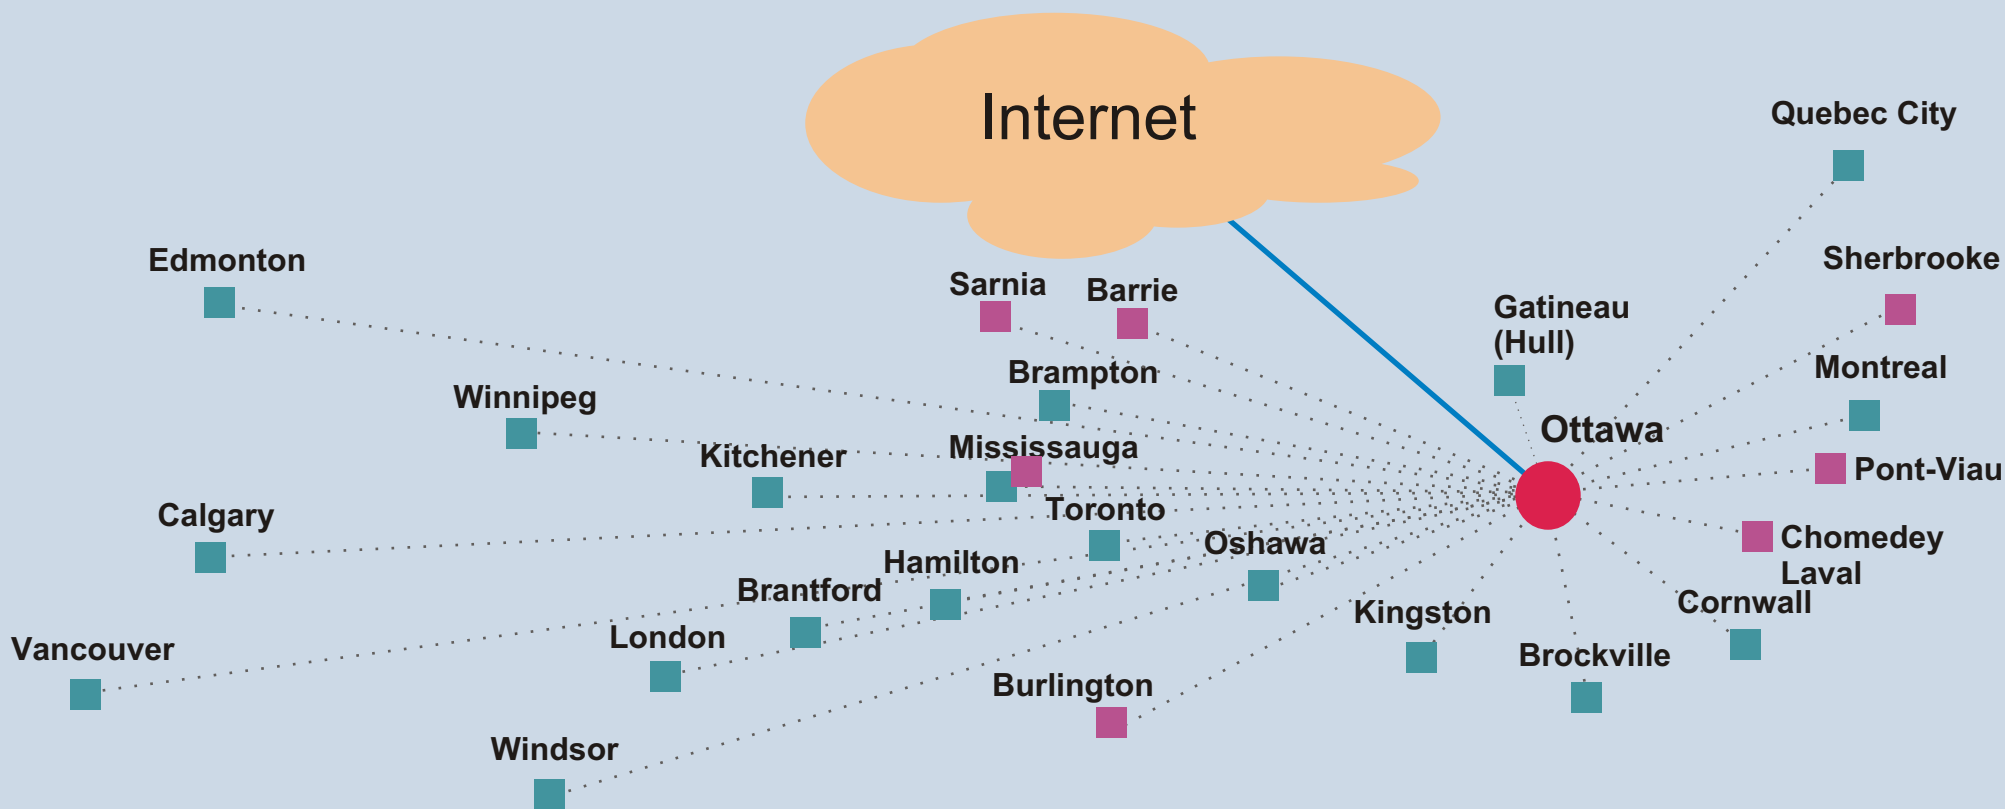

Voice network map

June 2008

- Carrier Class Telephone Switch
- Service rate centers with LNP available
- NEW Service rate centers with LNP available
- Multiple Voice PRI-T1
- Multiple 100Mbps links